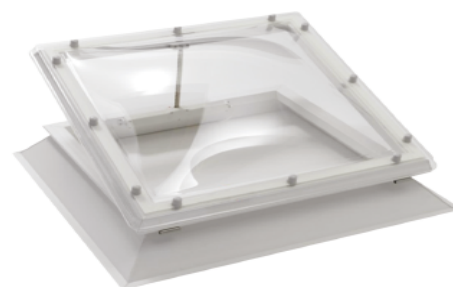

Splayed 150mm Kerb - Square

Product Code	UPSTAND OPENING SIZE (MM)	DAYLIGHT SIZE (MM)
TRS1	600 x 600	400 x 400
TRS2	650 x 650	450 x 450
TRS3	700 x 700	500 x 500
TRS4	750 x 750	550 x 550
TRS5	800 x 800	600 x 600
TRS6	850 x 850	650 x 650
TRS7	900 x 900	700 x 700
TRS8	950 x 950	750 x 750
TRS9	1000 x 1000	800 x 800
TRS10	1050 x 1050	850 x 850
TRS11	1100 x 1100	900 x 900
TRS12	1150 x 1150	950 x 950
TRS13	1200 x 1200	1000 x 1000
TRS14	1250 x 1250	1050 x 1050
TRS15	1300 x 1300	1100 x 1100
TRS16	1350 x 1350	1150 x 1150
TRS17	1400 x 1400	1200 x 1200
TRS18	1450 x 1450	1250 x 1250
TRS19	1500 x 1500	1300 x 1300
TRS20	1550 x 1550	1350 x 1350
TRS21	1600 x 1600	1400 x 1400
TRS22	1650 x 1650	1450 x 1450
TRS23	1700 x 1700	1500 x 1500
TRS24	1750 x 1750	1550 x 1550
TRS25	1800 x 1800	1600 x 1600
TRS26	1850 x 1850	1650 x 1650
TRS27	1900 x 1900	1700 x 1700

Splayed 300mm Kerb - Square

Product Code	UPSTAND OPENING SIZE (MM)	DAYLIGHT SIZE (MM)
TRS1	600 x 600	400 x 400
TRS2	650 x 650	450 x 450
TRS3	700 x 700	500 x 500
TRS4	750 x 750	550 x 550
TRS5	800 x 800	600 x 600
TRS6	850 x 850	650 x 650
TRS7	900 x 900	700 x 700
TRS8	950 x 950	750 x 750
TRS9	1000 x 1000	800 x 800
TRS10	1050 x 1050	850 x 850
TRS11	1100 x 1100	900 x 900
TRS12	1150 x 1150	950 x 950
TRS13	1200 x 1200	1000 x 1000
TRS14	1250 x 1250	1050 x 1050
TRS15	1300 x 1300	1100 x 1100
TRS16	1350 x 1350	1150 x 1150
TRS17	1400 x 1400	1200 x 1200
TRS18	1450 x 1450	1250 x 1250
TRS19	1500 x 1500	1300 x 1300
TRS20	1550 x 1550	1350 x 1350
TRS21	1600 x 1600	1400 x 1400
TRS22	1650 x 1650	1450 x 1450
TRS23	1700 x 1700	1500 x 1500
TRS24	1750 x 1750	1550 x 1550
TRS25	1800 x 1800	1600 x 1600
TRS26	1850 x 1850	1650 x 1650
TRS27	1900 x 1900	1700 x 1700

TRADE RANGE

RECTANGLE

The high quality, cost effective, universal 'out-of-plane' rooflight system to suit refurbishment and new-build applications.

- ✓ All sizes available with polycarbonate dome or pyramid glazing
- ✓ Manual or electric opening vent options
- ✓ Double or triple skin