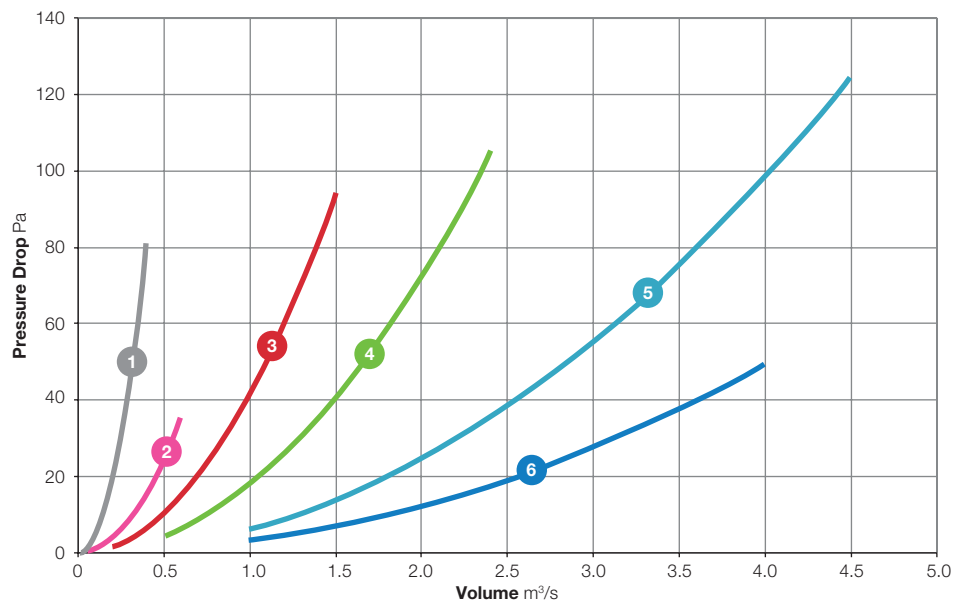

Cowl Pressure Drop Curve

1 SSR25	4 SSR50/56
2 SSR31/35	5 SSR63/71
3 SSR40/45	6 SSR80

Options

Available with Bird Guard & Shutters, or alternatively with Bird Guard only.

Product Code	Product Code (c/w Bird Guard)	Product Code (c/w Bird Guard & Shutters)
SSR25	SSR25B	SSR25BS
SSR31/35	SSR31/35B	SSR31/35BS
SSR40/45	SSR40/45B	SSR40/45BS
SSR50/56	SSR50/56B	SSR50/56BS
SSR63/71	SSR63/71B	SSR63/71BS
SSR80	SSR80B	SSR80BS

Determine pressure loss against required flow rate and add pressure loss value to system design pressure, verify that fan selection can accommodate extra pressure loss. Original design: flow rate (m³/s) and pressure (Pa), with cowl becomes flow rate (m³/s) and (pressure (Pa) + pressure loss (Pa) from curve).