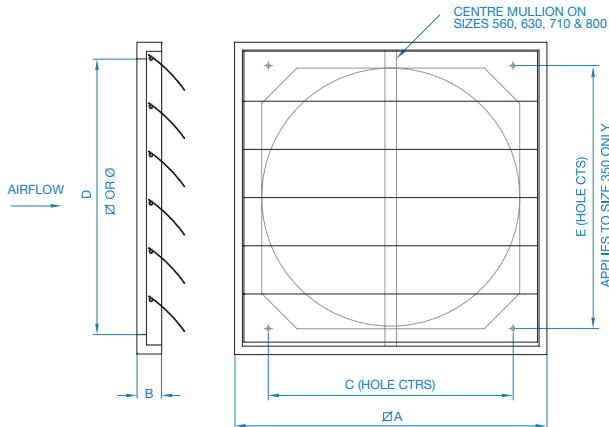

LOUVRE SHUTTER

ELTA

» **Select** models available for next day delivery

LOUVRE SHUTTER

Overview

- Durable, light grey polypropylene
- Opens automatically with airflow
- Mount independently of fan (ideally downstream)

Product Code	A	B	C	øD	∅ D	E	Weight kg
064-0250-C	298	26	235	260	-	-	0.5
064-0315-C	348	26	274	310	-	-	0.5
064-0350-C	398	26	298	360	-	323	1.0
064-0400-C	460	26	364	423	-	-	1.0
064-0450-C	502	30	404	460	-	-	1.5
064-0500-C	548	30	452	510	-	-	2.0
064-0560-C	610	30	530	-	568	-	2.0
064-0630-C	696	30	627	-	655	-	3.0
064-0710-C	745	30	666	-	702	-	3.0
064-0800-C	840	40	770	-	800	-	4.0

Dimensions are in mm.

LOUVRE SHUTTER

Notes

ELTA

Tel **+44 (0) 1384 275800**
Email **info@eltauk.com**
eltauk.com

064-C-03-2018 Issue A

BS EN ISO 9001:2008 FM 556465

A MEMBER OF  ELTA GROUP